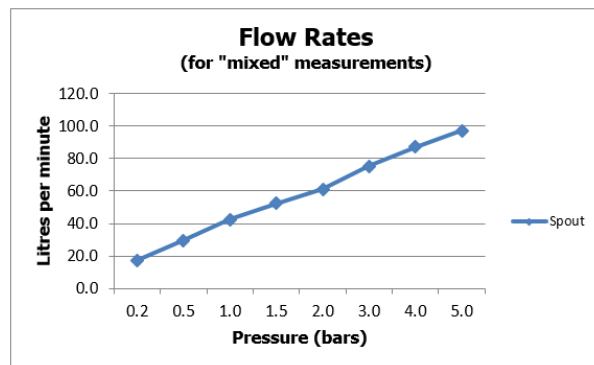

SPECIFICATION SHEET

COLLECTION: KNURLED ACCENTS
PRODUCT CODE: IND-ORI237-BRGK

The flow rate displayed is calculated using ideal system conditions. This result should only be taken as an indication as the flow rate may vary depending on the specific in-situ configuration.

TAP TYPE

Bath Filler

STYLE

Knurled

WITH WATER FLOW STRAIGHTENER

No

HOLES

2 Hole