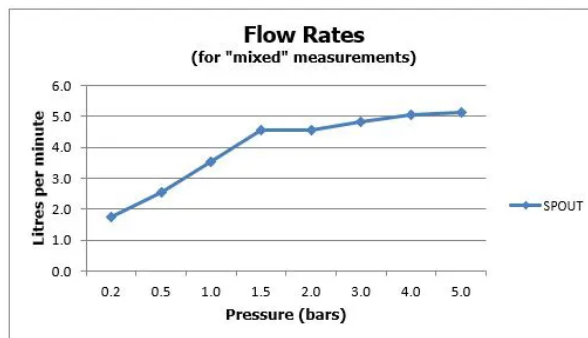

# SPECIFICATION SHEET

COLLECTION: ORIGINS  
PRODUCT CODE: IND-ORI200/SB-BRG

The flow rate displayed is calculated using ideal system conditions. This result should only be taken as an indication as the flow rate may vary depending on the specific in-situ configuration.