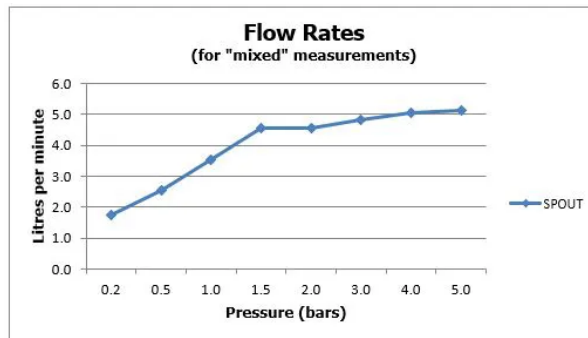

SPECIFICATION SHEET

COLLECTION: ORIGINS
PRODUCT CODE: IND-ORI200/SB-BRG

The flow rate displayed is calculated using ideal system conditions. This result should only be taken as an indication as the flow rate may vary depending on the specific in-situ configuration.

TAP TYPE

Basin Mixer

COLLECTION NAME

Origins

FINISH

Brushed Gold

RECOMMENDED FLOW REGULATOR

5 l/m flow regulator fitted as standard