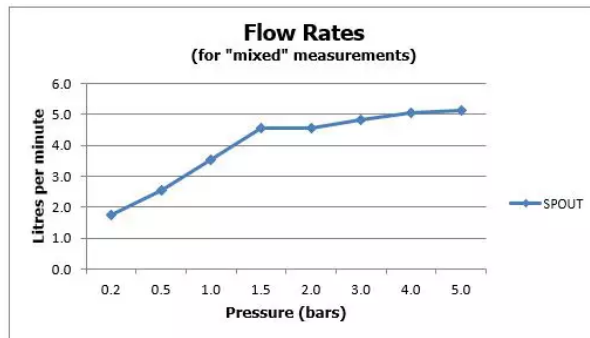

# SPECIFICATION SHEET

COLLECTION: ORIGINS  
PRODUCT CODE: IND-ORI200/SB-BRN

The flow rate displayed is calculated using ideal system conditions. This result should only be taken as an indication as the flow rate may vary depending on the specific in-situ configuration.