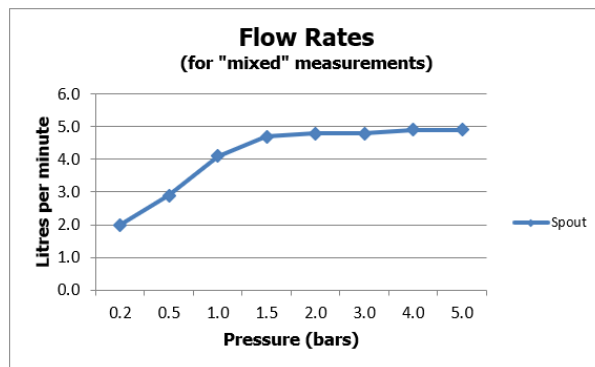

# SPECIFICATION SHEET

COLLECTION: ORIGINS  
PRODUCT CODE: IND-ORI200E/SB-BLK

The flow rate displayed is calculated using ideal system conditions. This result should only be taken as an indication as the flow rate may vary depending on the specific in-situ configuration.