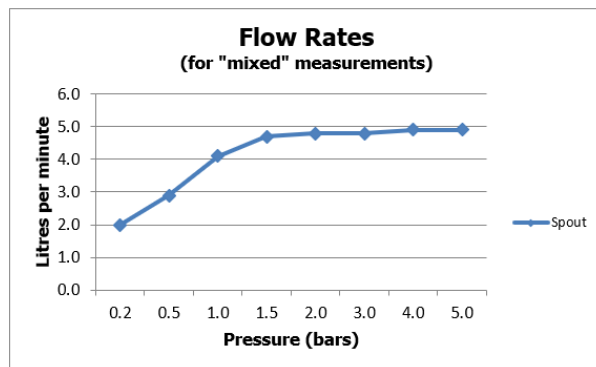

# SPECIFICATION SHEET

COLLECTION: ORIGINS  
PRODUCT CODE: IND-ORI200E/SB-BLK

The flow rate displayed is calculated using ideal system conditions. This result should only be taken as an indication as the flow rate may vary depending on the specific in-situ configuration.