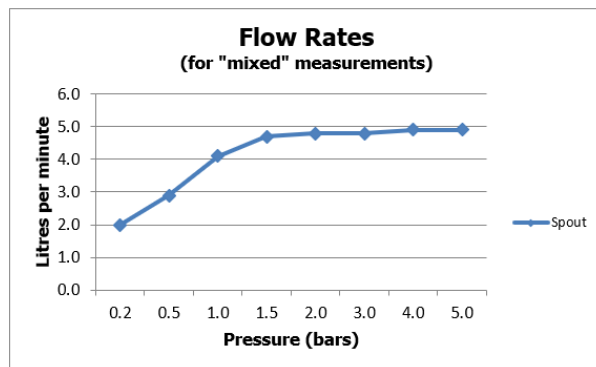

SPECIFICATION SHEET

COLLECTION: ORIGINS
PRODUCT CODE: IND-ORI200E/SB-BRG

The flow rate displayed is calculated using ideal system conditions. This result should only be taken as an indication as the flow rate may vary depending on the specific in-situ configuration.

TAP TYPE

Basin Mixer

COLLECTION NAME

Origins

FINISH

Brushed Gold

RECOMMENDED FLOW REGULATOR

5 l/m flow regulator fitted as standard