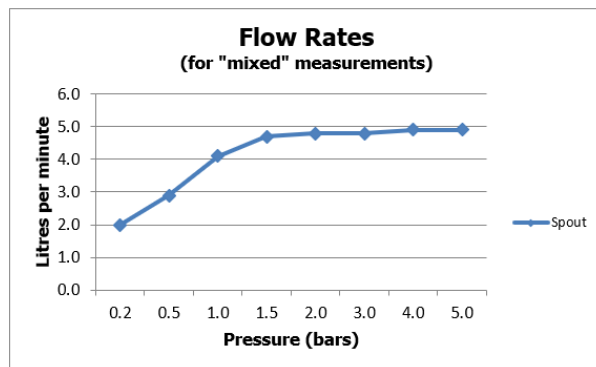

# SPECIFICATION SHEET

COLLECTION: ORIGINS  
PRODUCT CODE: IND-ORI200E/SB-BRG

The flow rate displayed is calculated using ideal system conditions. This result should only be taken as an indication as the flow rate may vary depending on the specific in-situ configuration.