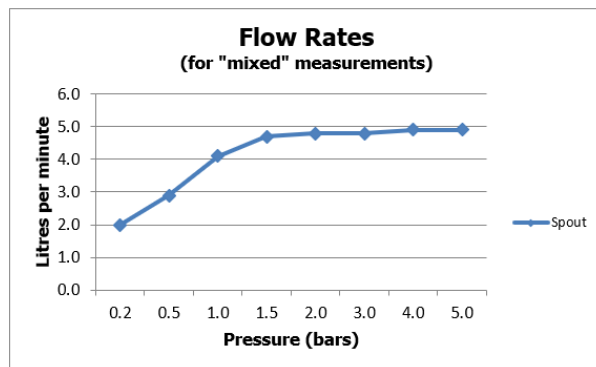

# SPECIFICATION SHEET

COLLECTION: ORIGINS  
PRODUCT CODE: IND-ORI200E/SB-BRN

The flow rate displayed is calculated using ideal system conditions. This result should only be taken as an indication as the flow rate may vary depending on the specific in-situ configuration.