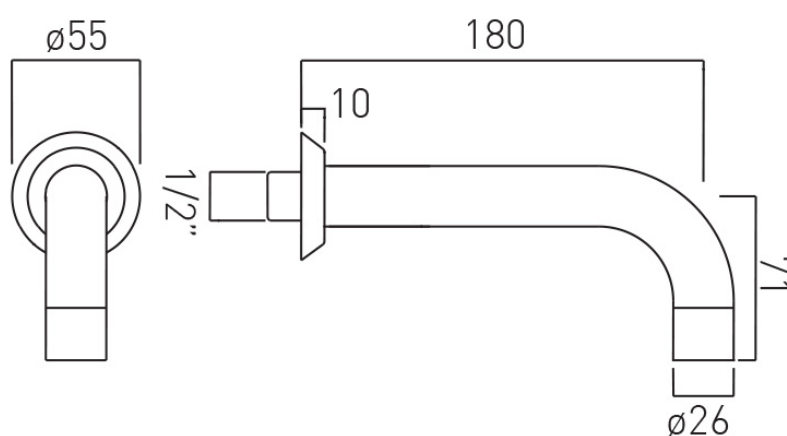

TECHNICAL DRAWING

COLLECTION: ORIGINS
PRODUCT CODE: IND-ORI140-BRN

tel: 01934 744466
email: sales@vado.com
www.vado.com

WHERE INSPIRATION FLOWS
TAPS | SHOWERS | ACCESSORIES