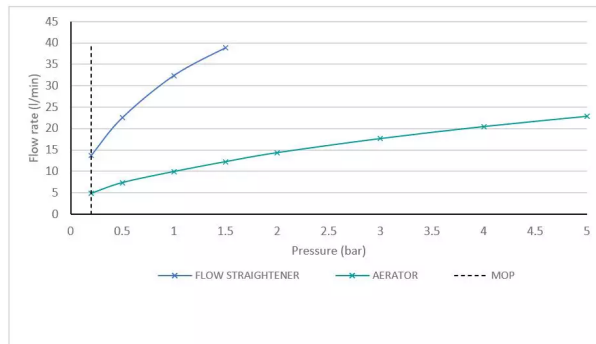

SPECIFICATION SHEET

COLLECTION: ORIGINS
PRODUCT CODE: IND-ORI140-BRN

TAP TYPE

Bath Spout

PLUMBING SYSTEM SUITABILITY

Gravity System, Pumped System, Combination Boiler, Pressurised System

MOUNTING

Wall Mounted

CONNECTIONS / FITTINGS

1/2" x 12mm threaded connections

NOTES

sleeve slides entire length of spout

COLLECTION NAME

Origins

FINISH

Brushed Nickel

MINIMUM OPERATING PRESSURE

0.2 Bar LP

GUARANTEE

15 Year Guarantee

tel: 01934 744466
email: sales@vado.com
www.vado.com

WHERE INSPIRATION FLOWS
TAPS | SHOWERS | ACCESSORIES