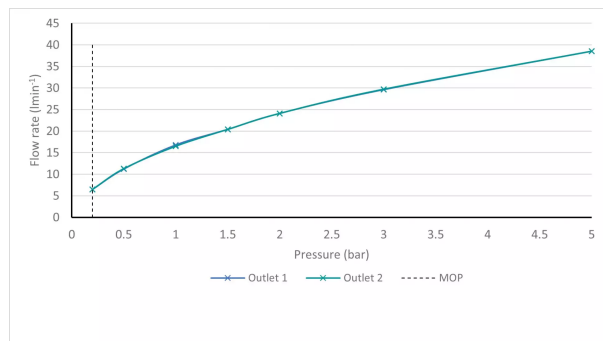

SPECIFICATION SHEET

COLLECTION: KNURLED X FUSION
PRODUCT CODE: IND-T148/2-XGBK

The flow rate displayed is calculated using ideal system conditions. This result should only be taken as an indication as the flow rate may vary depending on the specific in-situ configuration.