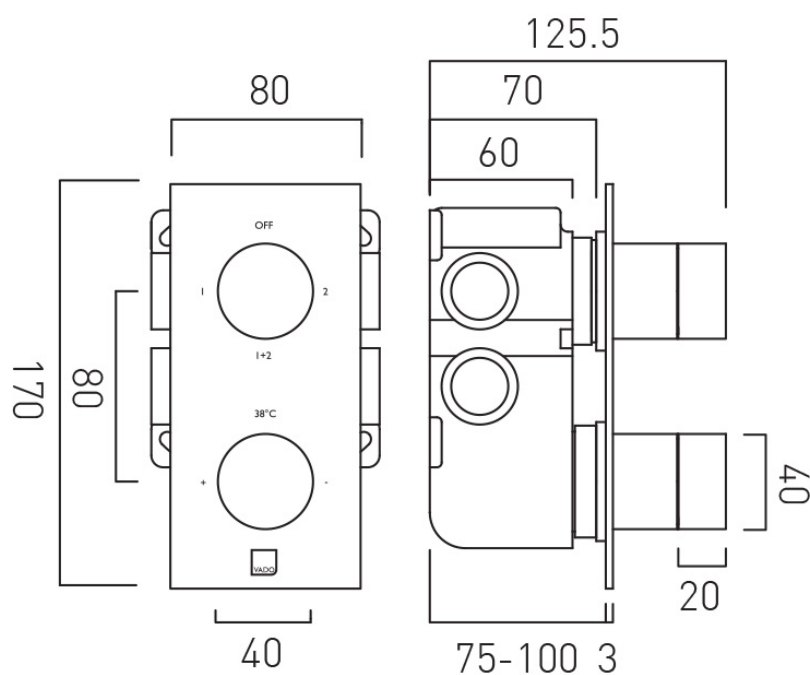

SPECIFICATION SHEET

COLLECTION: KNURLED X FUSION
PRODUCT CODE: IND-T148/2-XGBK

The flow rate displayed is calculated using ideal system conditions. This result should only be taken as an indication as the flow rate may vary depending on the specific in-situ configuration.

SPECIFICATION SHEET

COLLECTION: KNURLED X FUSION
PRODUCT CODE: IND-T148/2-XGBK

GUARANTEE

15 Year Guarantee

tel: 01934 744466
email: sales@vado.com
www.vado.com

WHERE INSPIRATION FLOWS
TAPS | SHOWERS | ACCESSORIES

TECHNICAL DRAWING

COLLECTION: KNURLED X FUSION
PRODUCT CODE: IND-T148/2-XGBK

tel: 01934 744466
email: sales@vado.com
www.vado.com

WHERE INSPIRATION FLOWS
TAPS | SHOWERS | ACCESSORIES