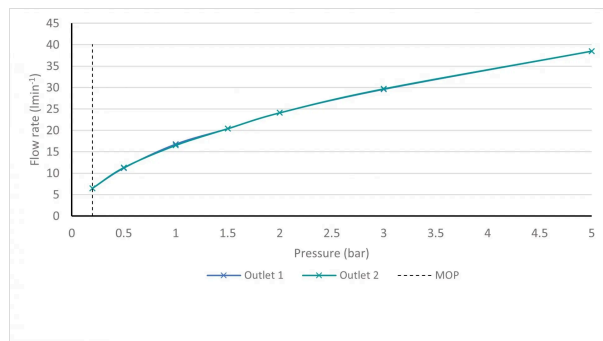

SPECIFICATION SHEET

COLLECTION: KNURLED X FUSION
PRODUCT CODE: IND-T148/2-XNBK

The flow rate displayed is calculated using ideal system conditions. This result should only be taken as an indication as the flow rate may vary depending on the specific in-situ configuration.