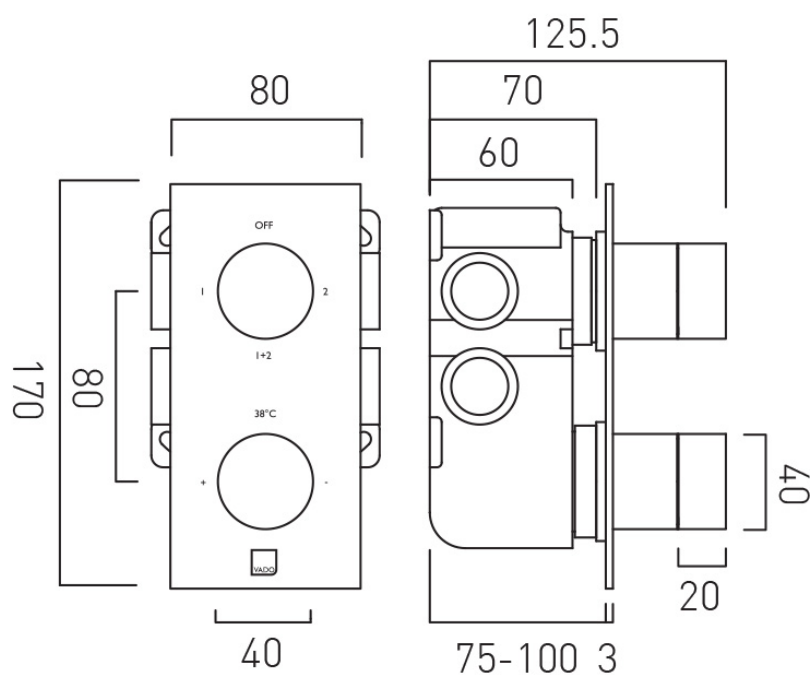

SPECIFICATION SHEET

COLLECTION: KNURLED X FUSION
PRODUCT CODE: IND-T148/2-XNBK

The flow rate displayed is calculated using ideal system conditions. This result should only be taken as an indication as the flow rate may vary depending on the specific in-situ configuration.

SPECIFICATION SHEET

COLLECTION: KNURLED X FUSION
PRODUCT CODE: IND-T148/2-XNBK

GUARANTEE

15 Year Guarantee

tel: 01934 744466
email: sales@vado.com
www.vado.com

WHERE INSPIRATION FLOWS
TAPS | SHOWERS | ACCESSORIES

TECHNICAL DRAWING

COLLECTION: KNURLED X FUSION
PRODUCT CODE: IND-T148/2-XNBK

tel: 01934 744466
email: sales@vado.com
www.vado.com

WHERE INSPIRATION FLOWS
TAPS | SHOWERS | ACCESSORIES