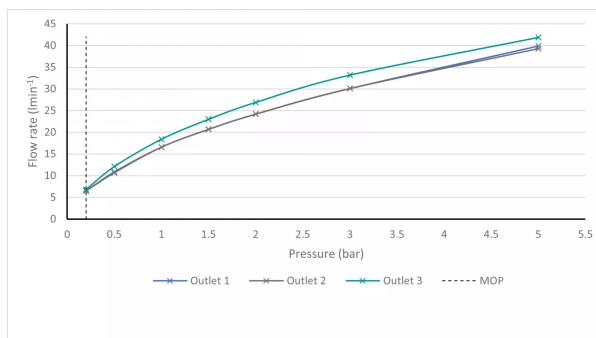

# SPECIFICATION SHEET

COLLECTION: KNURLED X FUSION  
PRODUCT CODE: IND-T128/3-H-XGBK

The flow rate displayed is calculated using ideal system conditions. This result should only be taken as an indication as the flow rate may vary depending on the specific in-situ configuration.