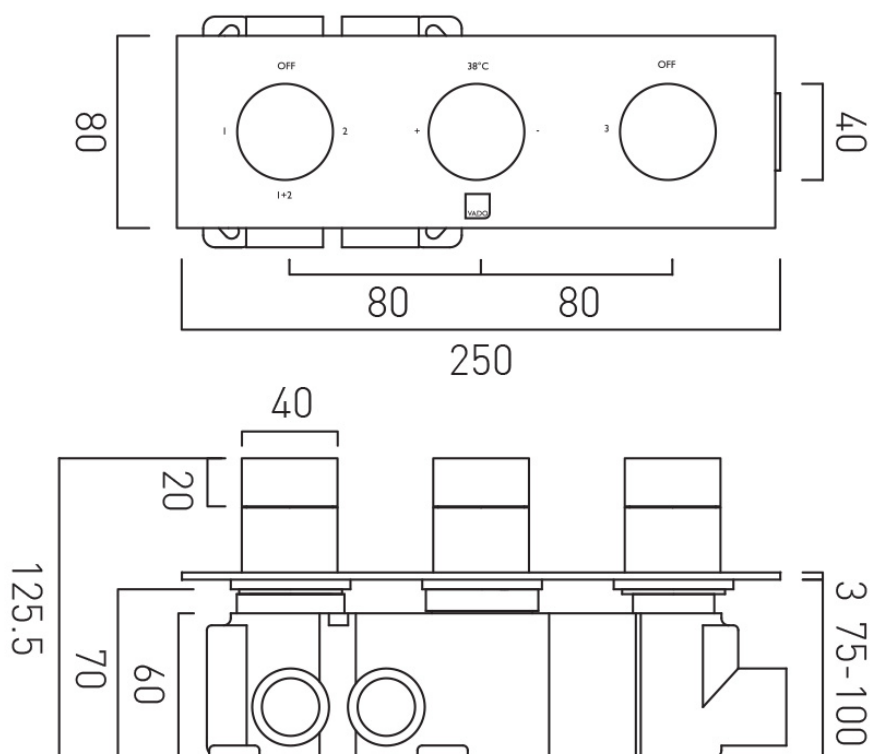

TECHNICAL DRAWING

COLLECTION: KNURLED X FUSION
PRODUCT CODE: IND-T128/3-H-XGBK

tel: 01934 744466
email: sales@vado.com
www.vado.com

WHERE INSPIRATION FLOWS
TAPS | SHOWERS | ACCESSORIES