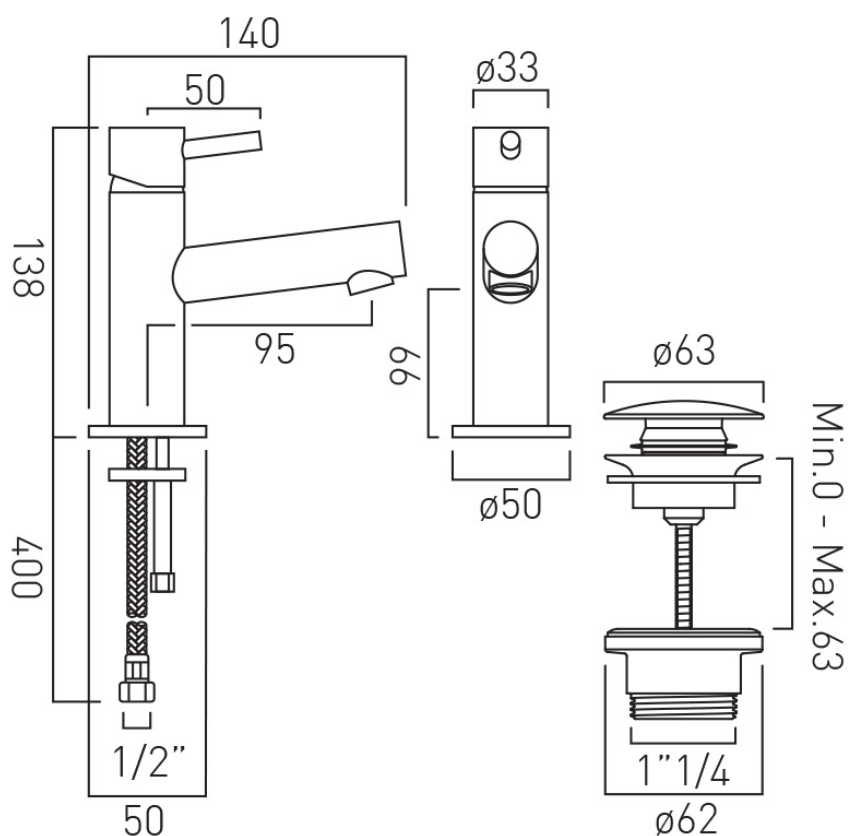

No

WITH WATER FLOW STRAIGHTENER

No

WITH WATER FLOW AERATOR

Yes

CONNECTIONS / FITTINGS

2 x 1/2" 300mm flexipipe connections

SPARE PARTS

ceramic cartridge C-005-N25

DECK HOLE DRILL DIAMETER

35mm

WASTE

with Universal Basin Waste

STYLE

Round

MOUNTING

Deck Mounted

PLUMBING SYSTEM SUITABILITY

Gravity System, Pumped System, Combination Boiler, Pressurised System

TECHNICAL DRAWING

COLLECTION: ZOO

PRODUCT CODE: ZOO-100M/CC-C/P

tel: 01934 744466
email: sales@vado.com
www.vado.com