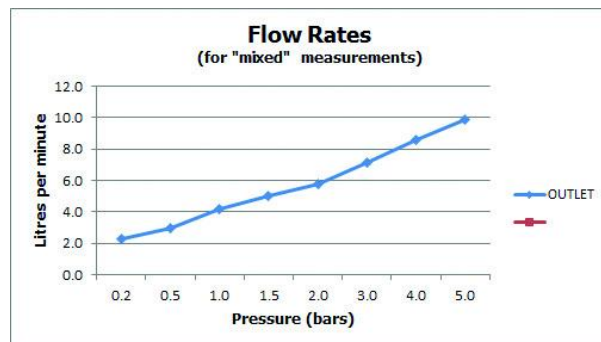

SPECIFICATION SHEET

COLLECTION: ZOO

PRODUCT CODE: ZOO-100M/CC-C/P

The flow rate displayed is calculated using ideal system conditions. This result should only be taken as an indication as the flow rate may vary depending on the specific in-situ configuration.

MINIMUM OPERATING PRESSURE

0.5 Bar LP

MAXIMUM OPERATING PRESSURE

5.0 Bar HP

FLOW RATE AT 3.0 BAR FLOW PRESSURE

7 l/min

GUARANTEE

15 Year Guarantee