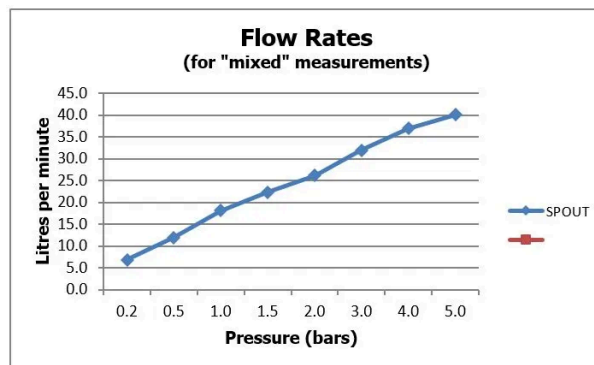

# SPECIFICATION SHEET

COLLECTION: KNURLED ACCENTS  
PRODUCT CODE: IND-T148/2-BRGK

The flow rate displayed is calculated using ideal system conditions. This result should only be taken as an indication as the flow rate may vary depending on the specific in-situ configuration.