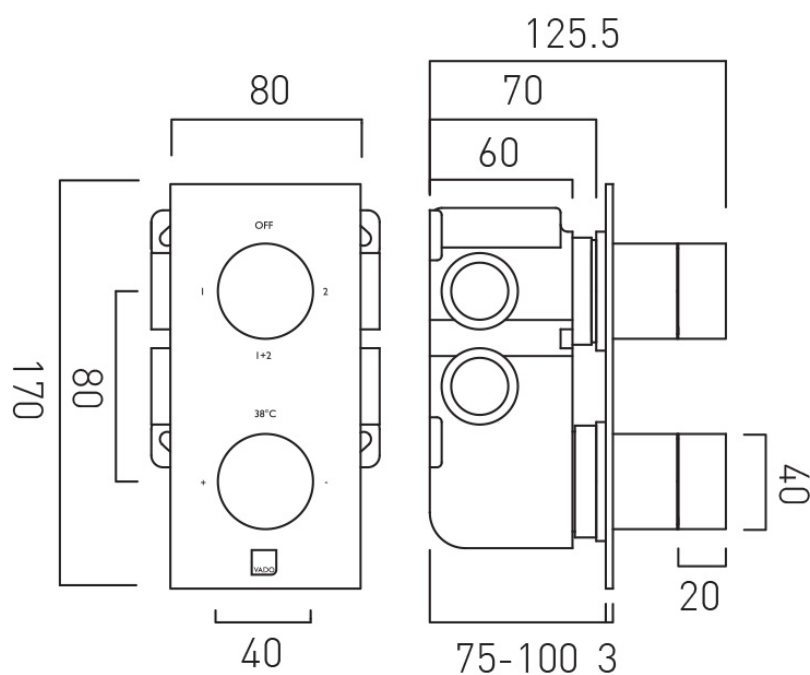

TECHNICAL DRAWING

COLLECTION: KNURLED ACCENTS
PRODUCT CODE: IND-T148/2-BRGK

tel: 01934 744466
email: sales@vado.com
www.vado.com

WHERE INSPIRATION FLOWS
TAPS | SHOWERS | ACCESSORIES