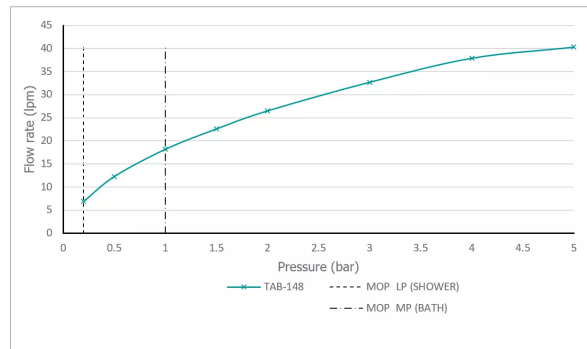

# SPECIFICATION SHEET

COLLECTION: TABLET ALTITUDE  
PRODUCT CODE: IND-T148-ALT-BRN

The flow rate displayed is calculated using ideal system conditions. This result should only be taken as an indication as the flow rate may vary depending on the specific in-situ configuration.