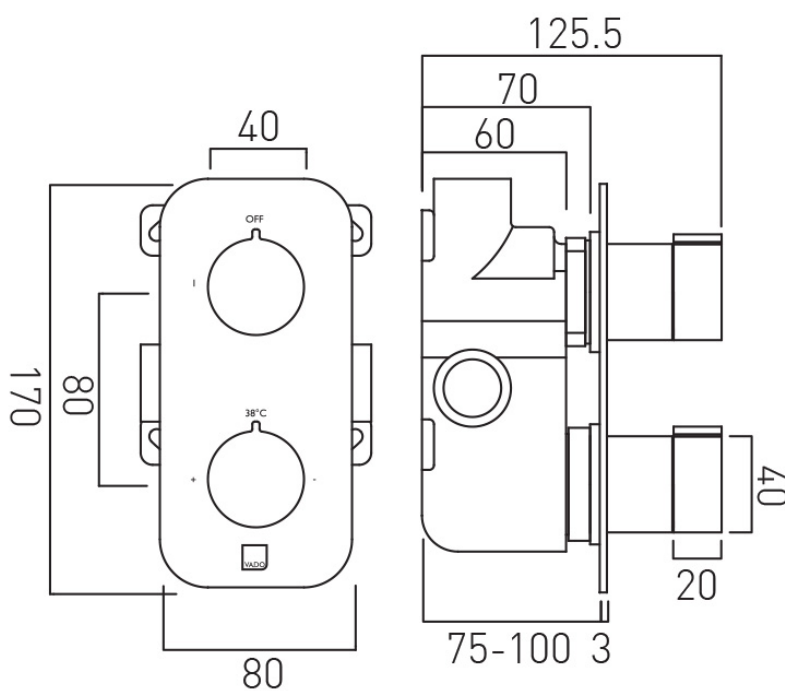

TECHNICAL DRAWING

COLLECTION: TABLET ALTITUDE
PRODUCT CODE: IND-T148-ALT-BRN

tel: 01934 744466
email: sales@vado.com
www.vado.com

WHERE INSPIRATION FLOWS
TAPS | SHOWERS | ACCESSORIES