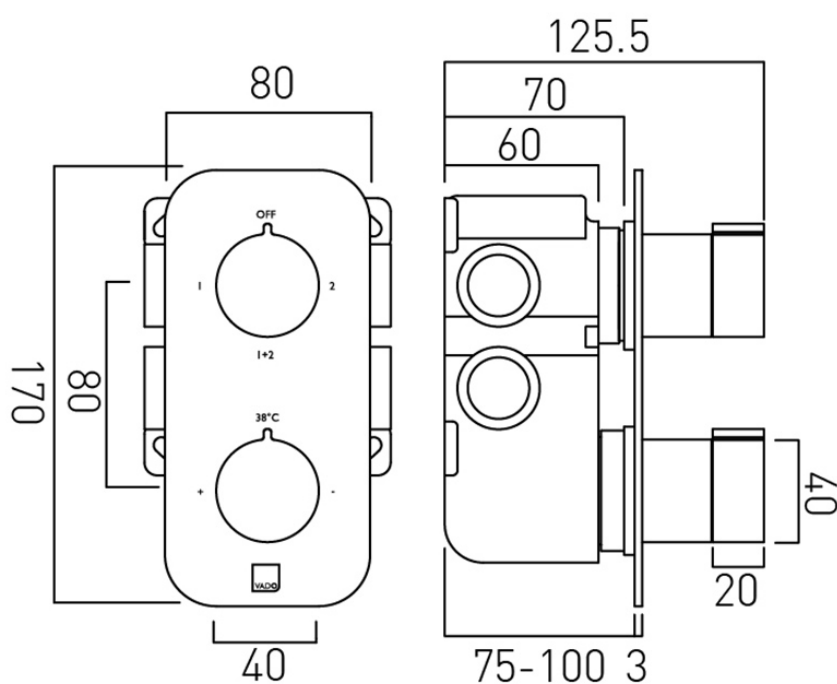

TECHNICAL DRAWING

COLLECTION: TABLET ALTITUDE
PRODUCT CODE: IND-T148/2-ALT-BLK

tel: 01934 744466
email: sales@vado.com
www.vado.com

WHERE INSPIRATION FLOWS
TAPS | SHOWERS | ACCESSORIES