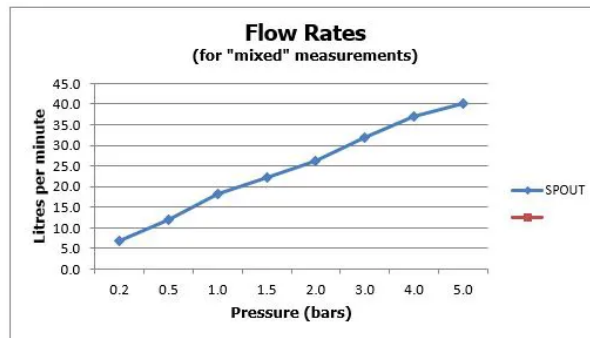

# SPECIFICATION SHEET

COLLECTION: TABLET ALTITUDE  
PRODUCT CODE: IND-T148/2-ALT-BLK

The flow rate displayed is calculated using ideal system conditions. This result should only be taken as an indication as the flow rate may vary depending on the specific in-situ configuration.