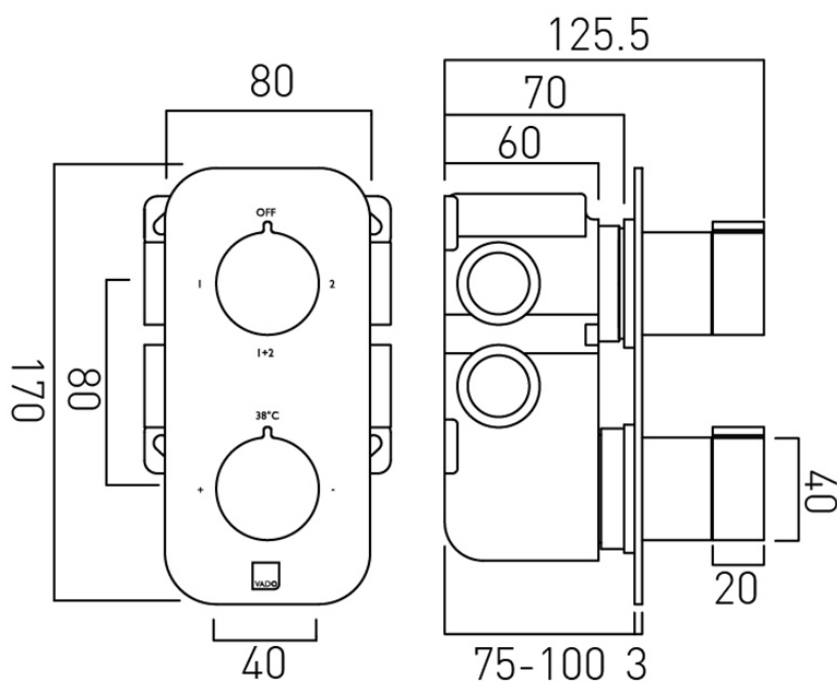

TECHNICAL DRAWING

COLLECTION: TABLET ALTITUDE
PRODUCT CODE: IND-T148/2-ALT-BRG

tel: 01934 744466
email: sales@vado.com
www.vado.com

WHERE INSPIRATION FLOWS
TAPS | SHOWERS | ACCESSORIES