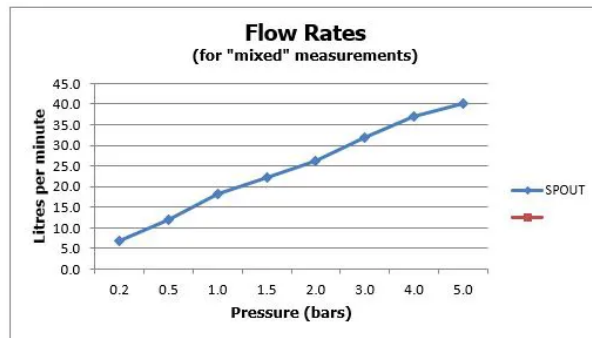

# SPECIFICATION SHEET

COLLECTION: TABLET ALTITUDE  
PRODUCT CODE: IND-T148/2-ALT-BRG

The flow rate displayed is calculated using ideal system conditions. This result should only be taken as an indication as the flow rate may vary depending on the specific in-situ configuration.