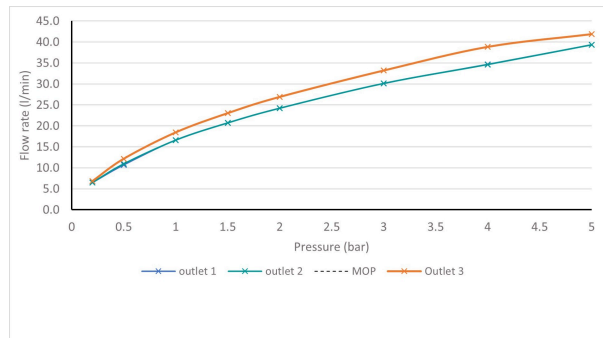

# SPECIFICATION SHEET

COLLECTION: TABLET ALTITUDE  
PRODUCT CODE: IND-T128/3-H-ALT-BRG

The flow rate displayed is calculated using ideal system conditions. This result should only be taken as an indication as the flow rate may vary depending on the specific in-situ configuration.