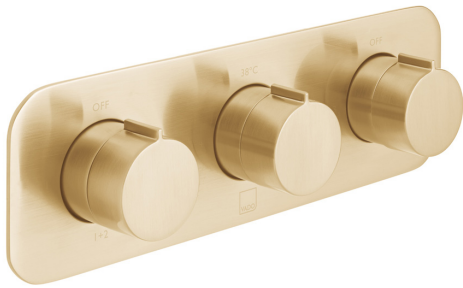

# SPECIFICATION SHEET

COLLECTION: TABLET ALTITUDE  
PRODUCT CODE: IND-T128/3-H-ALT-BRG

The flow rate displayed is calculated using ideal system conditions. This result should only be taken as an indication as the flow rate may vary depending on the specific in-situ configuration.

## SHOWER TYPE

Shower Valve

## VALVE TYPE

Concealed