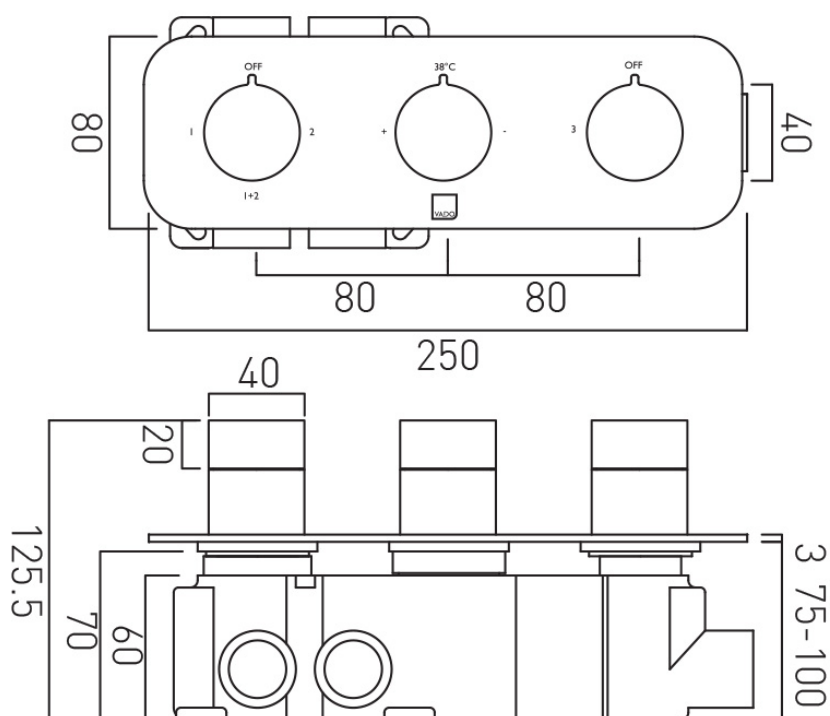

TECHNICAL DRAWING

COLLECTION: TABLET ALTITUDE
PRODUCT CODE: IND-T128/3-H-ALT-BRG

tel: 01934 744466
email: sales@vado.com
www.vado.com

WHERE INSPIRATION FLOWS
TAPS | SHOWERS | FURNITURE