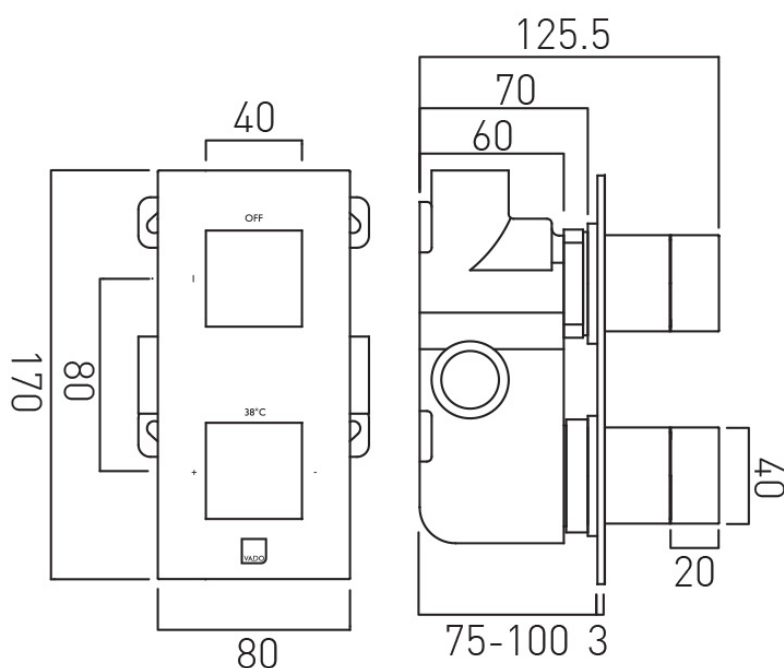

TECHNICAL DRAWING

COLLECTION: TABLET NOTION
PRODUCT CODE: IND-T148-NOT-BRN

tel: 01934 744466
email: sales@vado.com
www.vado.com

WHERE INSPIRATION FLOWS
TAPS | SHOWERS | ACCESSORIES