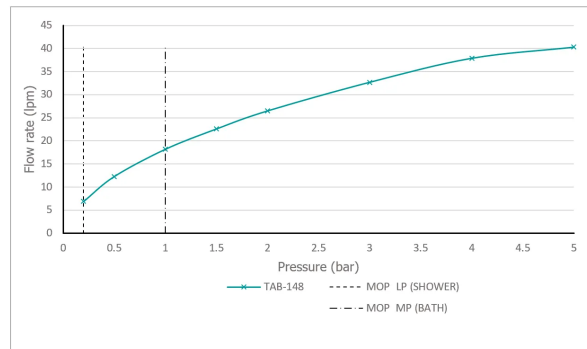

# SPECIFICATION SHEET

COLLECTION: TABLET NOTION  
PRODUCT CODE: IND-T148-NOT-BRN

The flow rate displayed is calculated using ideal system conditions. This result should only be taken as an indication as the flow rate may vary depending on the specific in-situ configuration.