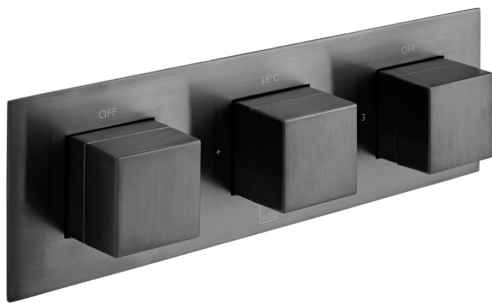

# SPECIFICATION SHEET

COLLECTION: TABLET NOTION

PRODUCT CODE: IND-T128/3-H-NOT-BLK

The flow rate displayed is calculated using ideal system conditions. This result should only be taken as an indication as the flow rate may vary depending on the specific in-situ configuration.