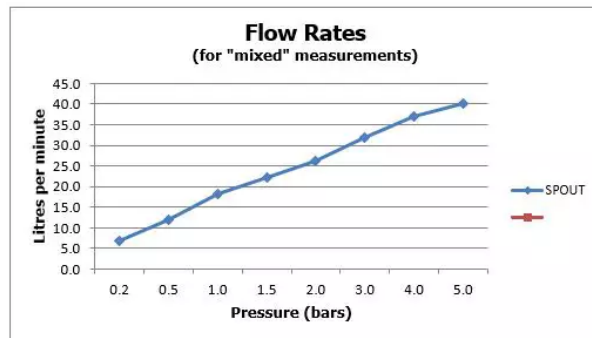

# SPECIFICATION SHEET

COLLECTION: TABLET NOTION

PRODUCT CODE: IND-T128/3-H-NOT-BLK

The flow rate displayed is calculated using ideal system conditions. This result should only be taken as an indication as the flow rate may vary depending on the specific in-situ configuration.