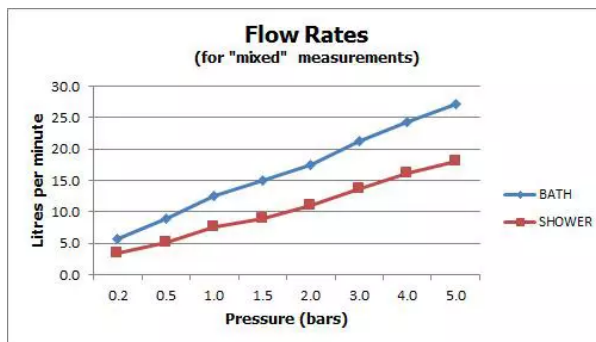

SPECIFICATION SHEET

COLLECTION: GEO

PRODUCT CODE: GEO-135-3/4-C/P

The flow rate displayed is calculated using ideal system conditions. This result should only be taken as an indication as the flow rate may vary depending on the specific in-situ configuration.

TAP TYPE

Bath Shower Mixer

WITH SWIVEL SPOUT

Spout Can Swivel or Be Fixed

WITH SHOWER KIT

Yes

WITH EASY-FIT BRACKETS

No