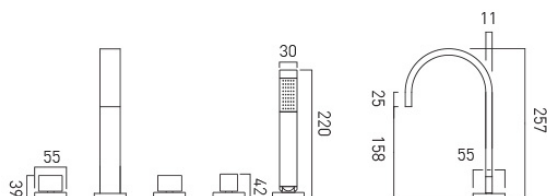

1.5 Bar MP

GUARANTEE

15 Year Guarantee

tel: 01934 744466
email: sales@vado.com
www.vado.com

WHERE INSPIRATION FLOWS
TAPS | SHOWERS | ACCESSORIES

TECHNICAL DRAWING

COLLECTION: GEO

PRODUCT CODE: GEO-135-3/4-C/P