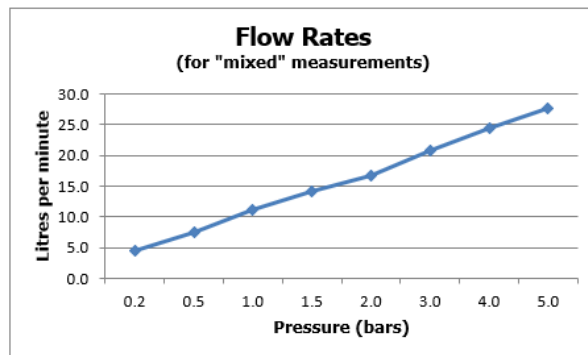

# SPECIFICATION SHEET

COLLECTION: OMIKA NOIR

PRODUCT CODE: IND-OMI/SFMKWO/A-PB

The flow rate displayed is calculated using ideal system conditions. This result should only be taken as an indication as the flow rate may vary depending on the specific in-situ configuration.