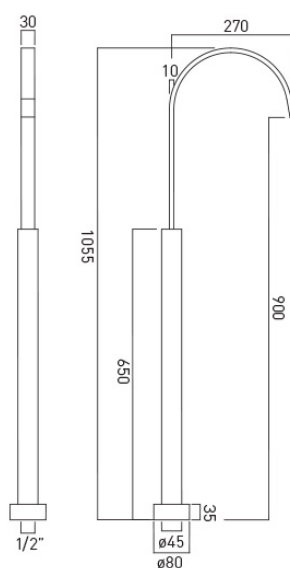

TECHNICAL DRAWING

COLLECTION: GEO

PRODUCT CODE: GEO-FLOORSPOUT-C/P

tel: 01934 744466
email: sales@vado.com
www.vado.com

WHERE INSPIRATION FLOWS
TAPS | SHOWERS | FURNITURE