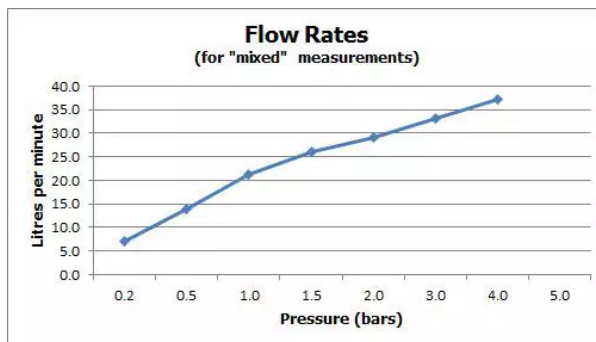

SPECIFICATION SHEET

COLLECTION: GEO

PRODUCT CODE: GEO-FLOORSPOUT-C/P

The flow rate displayed is calculated using ideal system conditions. This result should only be taken as an indication as the flow rate may vary depending on the specific in-situ configuration.

TAP TYPE

Bath Spout

MINIMUM OPERATING PRESSURE

1.0 Bar MP

PLUMBING SYSTEM SUITABILITY

Pumped System, Combination Boiler, Pressurised System

GUARANTEE

15 Year Guarantee