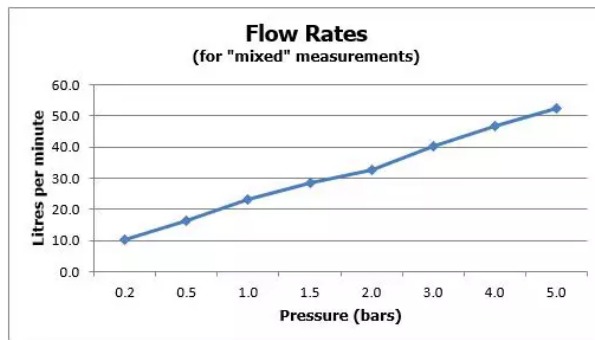

# SPECIFICATION SHEET

COLLECTION: OMIKA NOIR  
PRODUCT CODE: IND-OMI/HEAD-PB

The flow rate displayed is calculated using ideal system conditions. This result should only be taken as an indication as the flow rate may vary depending on the specific in-situ configuration.