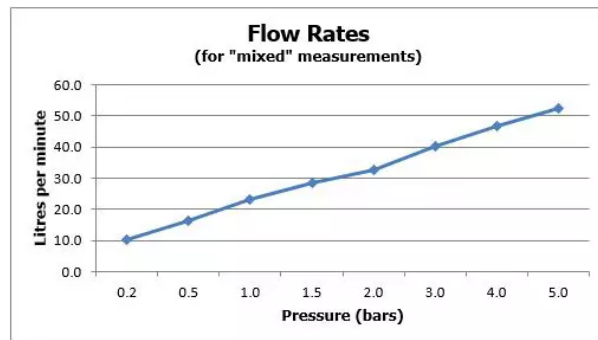

SPECIFICATION SHEET

COLLECTION: OMIKA NOIR
PRODUCT CODE: IND-OMI/HEAD-PB

The flow rate displayed is calculated using ideal system conditions. This result should only be taken as an indication as the flow rate may vary depending on the specific in-situ configuration.