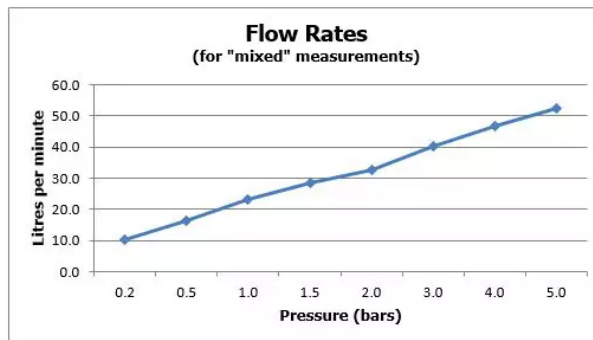

SPECIFICATION SHEET

COLLECTION: OMIKA NOIR
PRODUCT CODE: IND-OMI/HEAD-PB

The flow rate displayed is calculated using ideal system conditions. This result should only be taken as an indication as the flow rate may vary depending on the specific in-situ configuration.

RUB-CLEAN NOZZLES

Yes

SELF-CLEANING

No

SHOWER HEAD SIZE

200 x 300mm (8" x 12")

COLLECTION NAME

Omika Noir