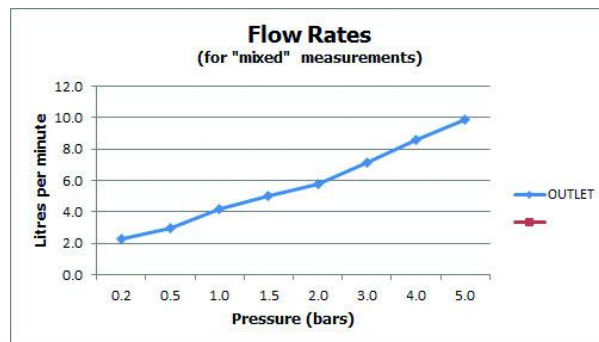

SPECIFICATION SHEET

COLLECTION: ZOO

PRODUCT CODE: ZOO-100M/SB-C/P

The flow rate displayed is calculated using ideal system conditions. This result should only be taken as an indication as the flow rate may vary depending on the specific in-situ configuration.

MINIMUM OPERATING PRESSURE

0.5 Bar LP

MAXIMUM OPERATING PRESSURE

5.0 Bar HP

FLOW RATE AT 3.0 BAR FLOW PRESSURE

7 l/min

GUARANTEE

15 Year Guarantee