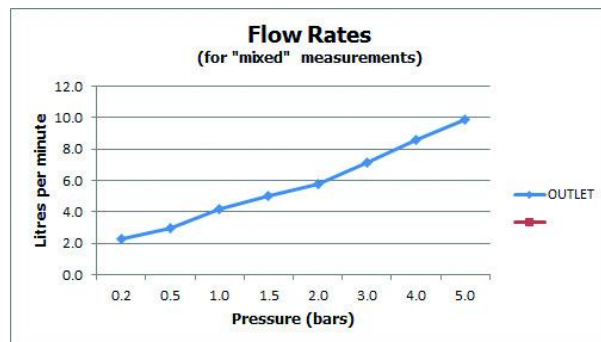

SPECIFICATION SHEET

COLLECTION: ZOO

PRODUCT CODE: ZOO-100M/SB-C/P

The flow rate displayed is calculated using ideal system conditions. This result should only be taken as an indication as the flow rate may vary depending on the specific in-situ configuration.

MINIMUM OPERATING PRESSURE

0.5 Bar LP

MAXIMUM OPERATING PRESSURE

5.0 Bar HP

FLOW RATE AT 3.0 BAR FLOW PRESSURE

7 l/min

GUARANTEE

15 Year Guarantee