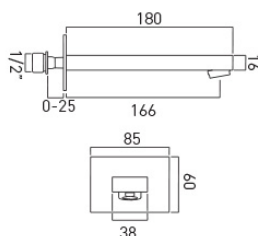

GUARANTEE
15 Year Guarantee

tel: 01934 744466
email: sales@vado.com
www.vado.com

WHERE INSPIRATION FLOWS
TAPS | SHOWERS | ACCESSORIES

TECHNICAL DRAWING

COLLECTION: NOTION
PRODUCT CODE: NOT-140A-CP

tel: 01934 744466
email: sales@vado.com
www.vado.com