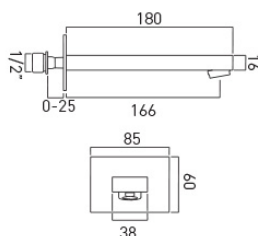

GUARANTEE
15 Year Guarantee

tel: 01934 744466
email: sales@vado.com
www.vado.com

WHERE INSPIRATION FLOWS
TAPS | SHOWERS | FURNITURE

TECHNICAL DRAWING

COLLECTION: NOTION
PRODUCT CODE: NOT-140A-CP

tel: 01934 744466
email: sales@vado.com
www.vado.com