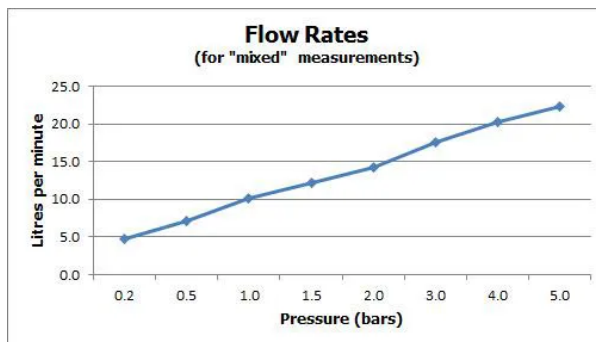

SPECIFICATION SHEET

COLLECTION: NOTION
PRODUCT CODE: NOT-140A-CP

The flow rate displayed is calculated using ideal system conditions. This result should only be taken as an indication as the flow rate may vary depending on the specific in-situ configuration.