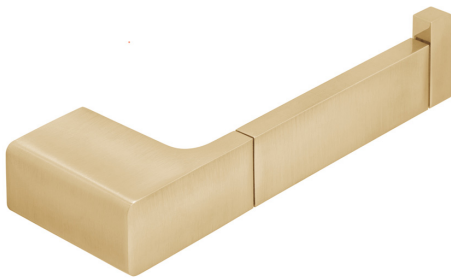

# SPECIFICATION SHEET

COLLECTION: SHAMA

PRODUCT CODE: IND-SHA180-BRG

## ACCESSORY TYPE

Toilet Roll Holder