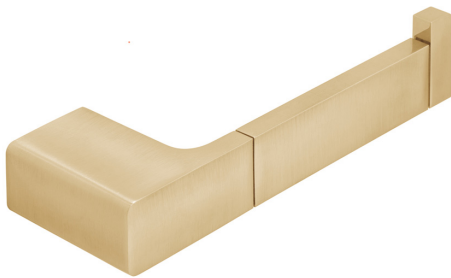

SPECIFICATION SHEET

COLLECTION: SHAMA

PRODUCT CODE: IND-SHA180-BRG

ACCESSORY TYPE

Toilet Roll Holder

COLLECTION NAME

Shama

FINISH

Brushed Gold

GUARANTEE

15 Year Guarantee

tel: 01934 744466
email: sales@vado.com
www.vado.com

WHERE INSPIRATION FLOWS
TAPS | SHOWERS | FURNITURE

SPECIFICATION SHEET

COLLECTION: SHAMA

PRODUCT CODE: IND-SHA180-BRG