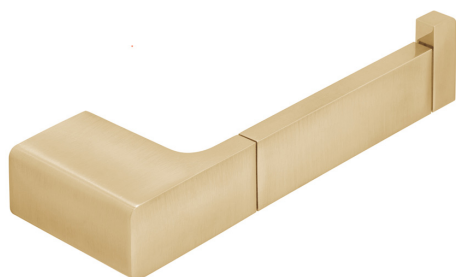

SPECIFICATION SHEET

COLLECTION: SHAMA
PRODUCT CODE: IND-SHA180-BRG

ACCESSORY TYPE

Toilet Roll Holder

COLLECTION NAME

Shama

FINISH

Brushed Gold