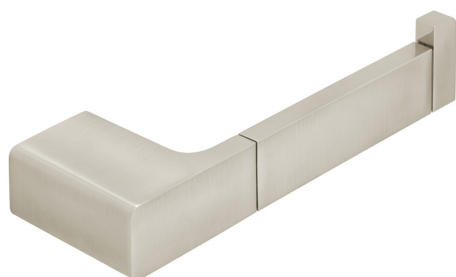

# SPECIFICATION SHEET

COLLECTION: SHAMA  
PRODUCT CODE: IND-SHA180-BRN

## ACCESSORY TYPE

Toilet Roll Holder

## FINISH

Brushed Nickel