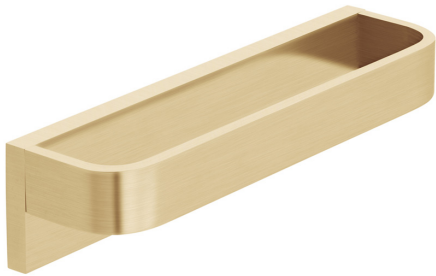

SPECIFICATION SHEET

COLLECTION: SHAMA
PRODUCT CODE: IND-SHA181-BRG

ACCESSORY TYPE

Towel Rail

COLLECTION NAME

Shama

FINISH

Brushed Gold