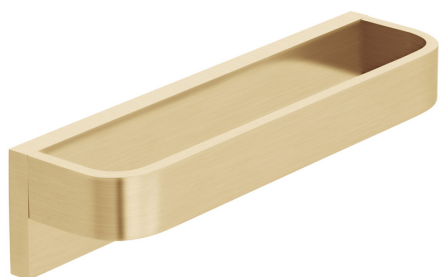

SPECIFICATION SHEET

COLLECTION: SHAMA
PRODUCT CODE: IND-SHA181-BRG

ACCESSORY TYPE

Towel Rail

COLLECTION NAME

Shama

FINISH

Brushed Gold