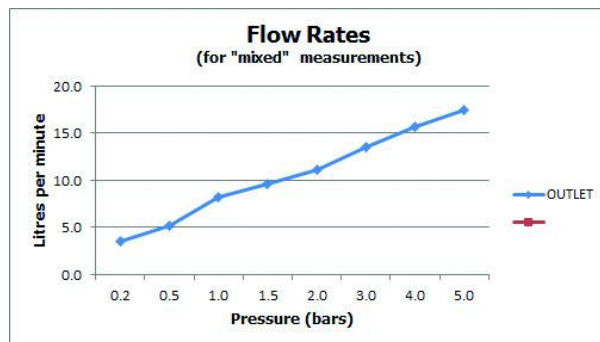

SPECIFICATION SHEET

COLLECTION: ZOO

PRODUCT CODE: Z00-106-C/P

The flow rate displayed is calculated using ideal system conditions. This result should only be taken as an indication as the flow rate may vary depending on the specific in-situ configuration.