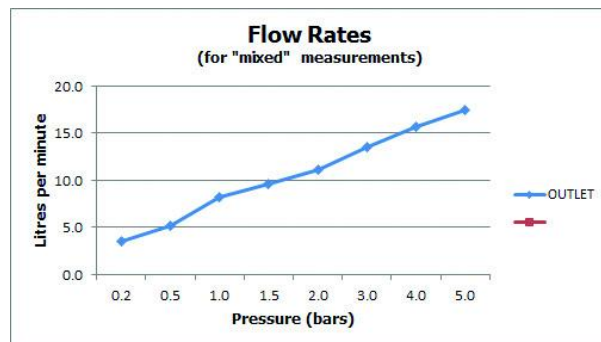

SPECIFICATION SHEET

COLLECTION: ZOO

PRODUCT CODE: Z00-106-C/P

The flow rate displayed is calculated using ideal system conditions. This result should only be taken as an indication as the flow rate may vary depending on the specific in-situ configuration.