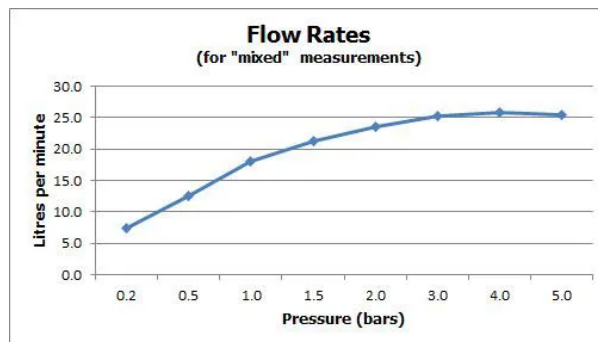

SPECIFICATION SHEET

COLLECTION: SYNERGIE
PRODUCT CODE: SYN-240D-CP

The flow rate displayed is calculated using ideal system conditions. This result should only be taken as an indication as the flow rate may vary depending on the specific in-situ configuration.