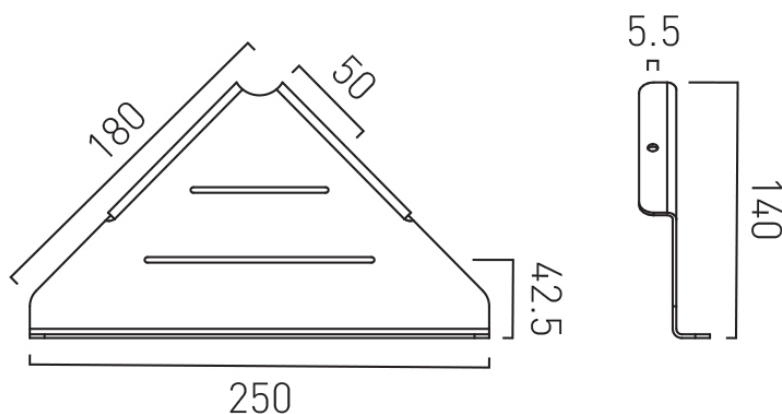

TECHNICAL DRAWING

COLLECTION: SHAMA
PRODUCT CODE: IND-18501-BLK

tel: 01934 744466
email: sales@vado.com
www.vado.com

WHERE INSPIRATION FLOWS
TAPS | SHOWERS | ACCESSORIES