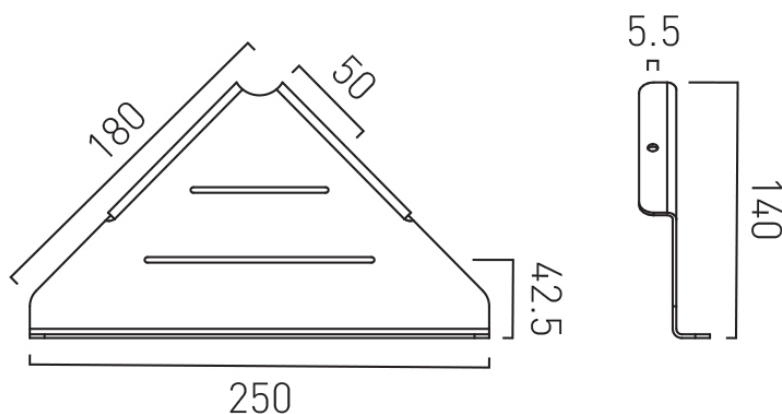

TECHNICAL DRAWING

COLLECTION: SHAMA
PRODUCT CODE: IND-18501-BRG

tel: 01934 744466
email: sales@vado.com
www.vado.com

WHERE INSPIRATION FLOWS
TAPS | SHOWERS | ACCESSORIES