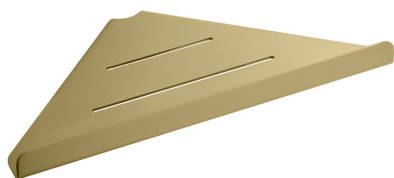

# SPECIFICATION SHEET

COLLECTION: SHAMA  
PRODUCT CODE: IND-18501-BRG

## ACCESSORY TYPE

Shelves