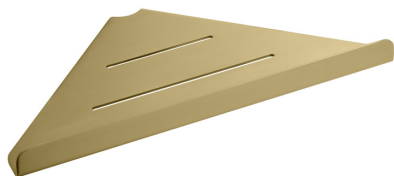

# SPECIFICATION SHEET

COLLECTION: SHAMA  
PRODUCT CODE: IND-18501-BRG

## ACCESSORY TYPE

Shelves