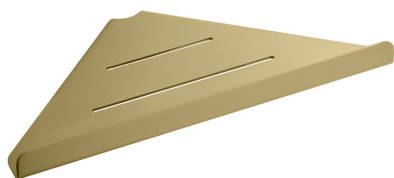

SPECIFICATION SHEET

COLLECTION: SHAMA
PRODUCT CODE: IND-18501-BRG

ACCESSORY TYPE

Shelves

COLLECTION NAME

Shama

FINISH

Brushed Gold