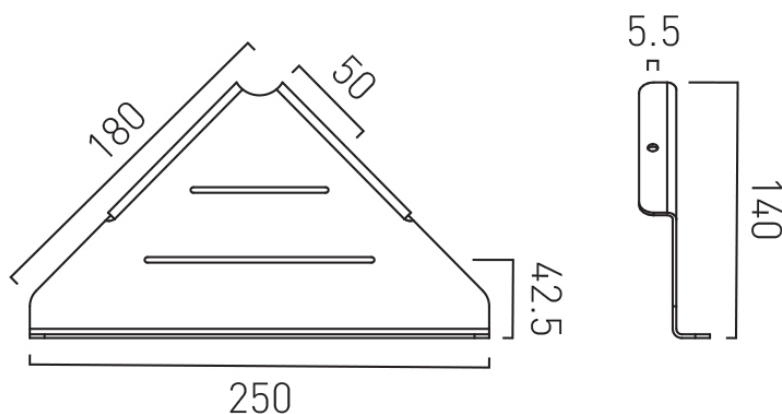

TECHNICAL DRAWING

COLLECTION: SHAMA
PRODUCT CODE: IND-18501-BRN

tel: 01934 744466
email: sales@vado.com
www.vado.com

WHERE INSPIRATION FLOWS
TAPS | SHOWERS | ACCESSORIES