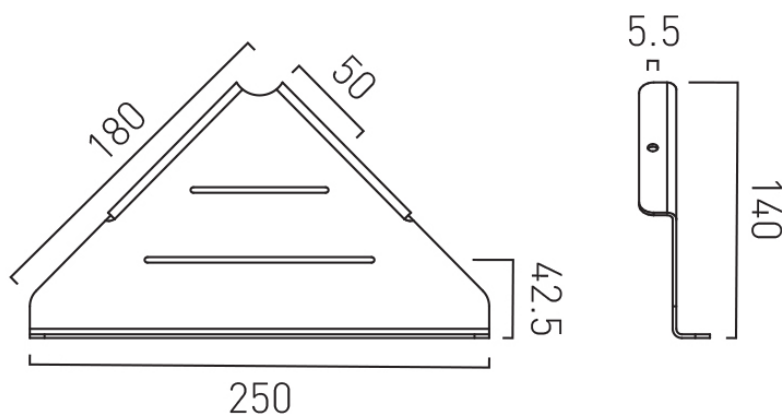

TECHNICAL DRAWING

COLLECTION: SHAMA
PRODUCT CODE: IND-18501-BRN

tel: 01934 744466
email: sales@vado.com
www.vado.com

WHERE INSPIRATION FLOWS
TAPS | SHOWERS | FURNITURE