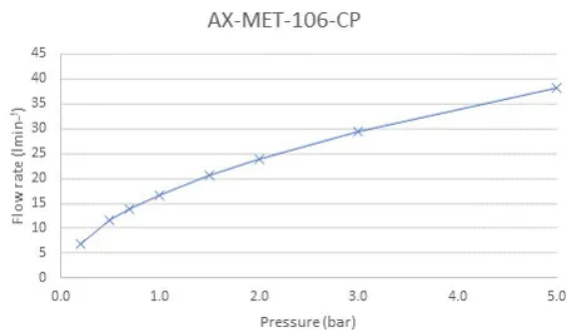

SPECIFICATION SHEET

COLLECTION: METIZ
PRODUCT CODE: AX-MET-106-CP

The flow rate displayed is calculated using ideal system conditions. This result should only be taken as an indication as the flow rate may vary depending on the specific in-situ configuration.