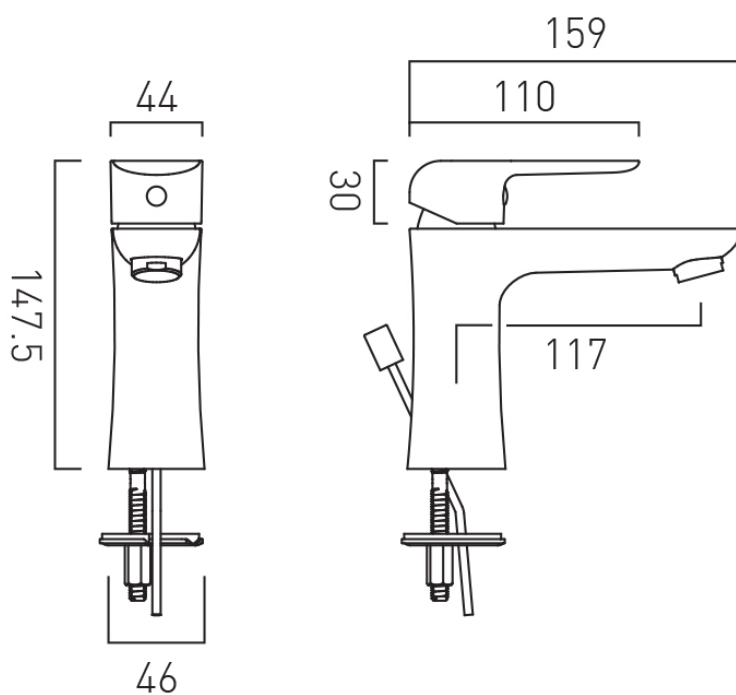

TECHNICAL DRAWING

COLLECTION: VALA
PRODUCT CODE: AX-VAL-100-CP

tel: 01934 744466
email: sales@vado.com
www.vado.com

WHERE INSPIRATION FLOWS
TAPS | SHOWERS | ACCESSORIES