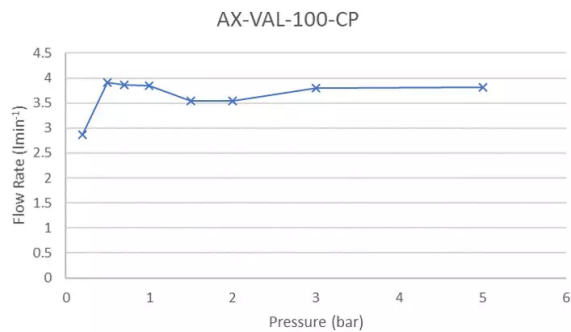

SPECIFICATION SHEET

COLLECTION: VALA
PRODUCT CODE: AX-VAL-100-CP

TAP TYPE

Basin Mixer

COLLECTION NAME

Vala

FINISH

Chrome

RECOMMENDED FLOW REGULATOR

4.5 l/m dual core flow regulator fitted as standard

MINIMUM OPERATING PRESSURE

0.2 Bar LP

MAXIMUM OPERATING PRESSURE

5.0 Bar LP

GUARANTEE

10 Year Guarantee