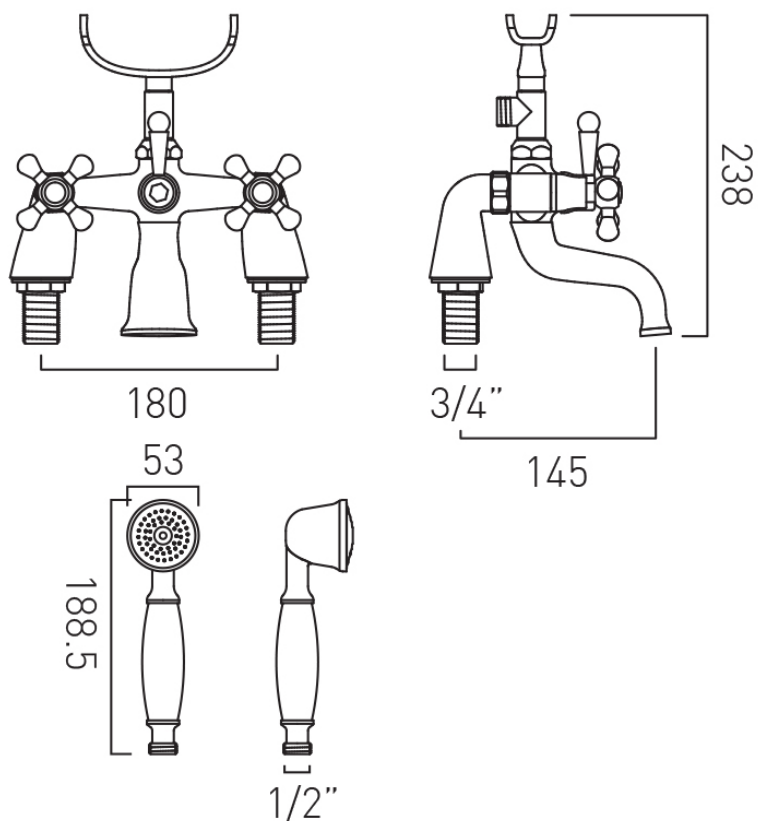

TECHNICAL DRAWING

COLLECTION: VICTORIANA
PRODUCT CODE: AX-VIC-131/S/CD-CP

tel: 01934 744466
email: sales@vado.com
www.vado.com

WHERE INSPIRATION FLOWS
TAPS | SHOWERS | ACCESSORIES