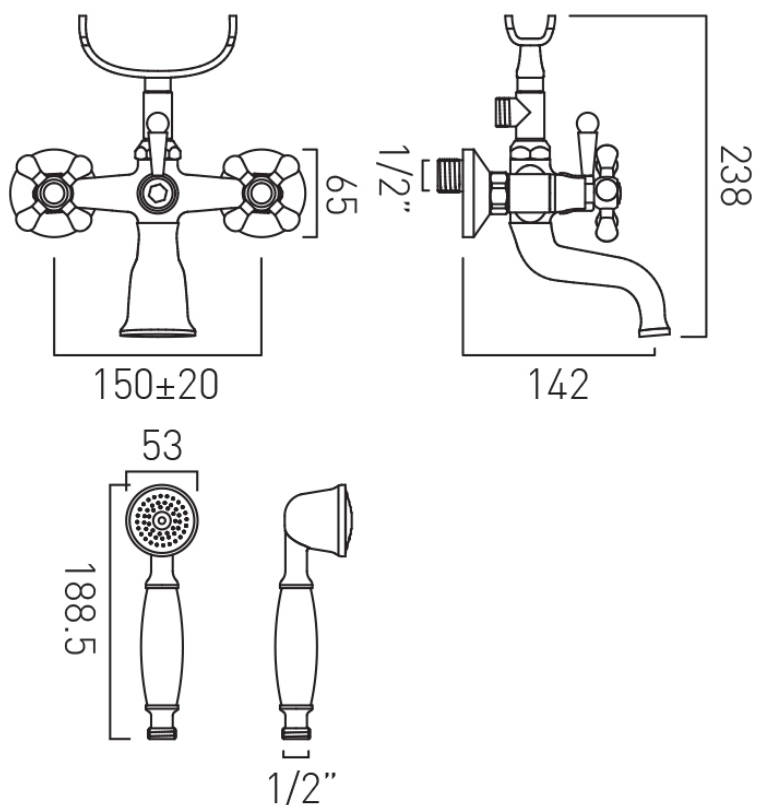

TECHNICAL DRAWING

COLLECTION: VICTORIANA
PRODUCT CODE: AX-VIC-120/CD-CP

tel: 01934 744466
email: sales@vado.com
www.vado.com

WHERE INSPIRATION FLOWS
TAPS | SHOWERS | ACCESSORIES