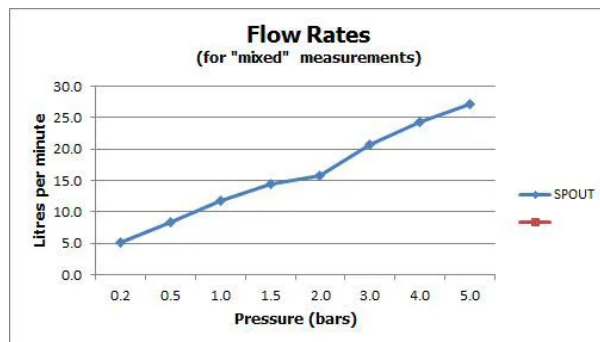

SPECIFICATION SHEET

COLLECTION: ASTRA
PRODUCT CODE: AX-AST-306-CP

The flow rate displayed is calculated using ideal system conditions. This result should only be taken as an indication as the flow rate may vary depending on the specific in-situ configuration.